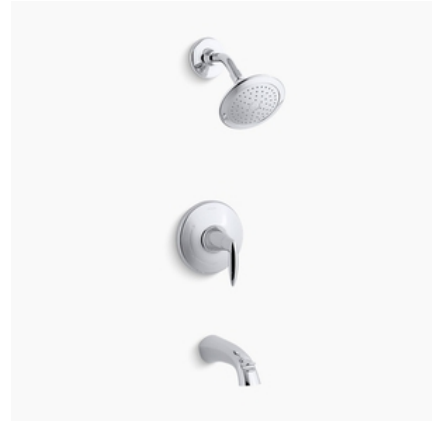

# Master Bath

**Jacuzzi 66" Soaking Tub**  
4896781 White

**Kohler Tub Faucet Trim Kit**  
4158850 Polished Chrome

**Kohler Shower Faucet Trim Kit**  
7170047 Polished Chrome

**Kohler Two Piece Toilet**  
3874599/3874594 White

**Kohler Undermount Bathroom Sink**  
3586 White

**Kohler 8" Widespread Bathroom Sink Faucet**  
4158578 Polished Chrome

**Kohler Paper Holder**  
4114964 Polished Chrome

**Kohler Towel Bar**  
4114896 Polished Chrome

# Bath 1

**Kohler 60" x 30" Soaking Tub**  
34667 White

**Kohler Tub & Shower Faucet Trim Kit**  
7169949 Polished Chrome

**Kohler Two Piece Toilet**  
3874599/3874594 White

**Kohler Undermount Bathroom Sink**  
3586 White

**Kohler 8" Widespread Bathroom Sink Faucet**  
4158578 Polished Chrome

**Kohler Paper Holder**  
4114964 Polished Chrome

**Kohler Towel Bar**  
4114896 Polished Chrome